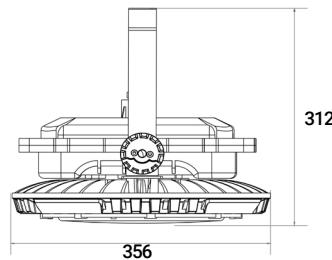

EN

Mounting: Surface/Suspended.
Light source: LED CREE 3030.
 Temperature color 6000K. Available, 4000K.
Optical system: Lenses 90°.
Light distribution: Direct.
Electrical equipment: Electronic control gear. PF>0,95.
 MEANWELL ELG.
Materials: Body: Die cast aluminum of very high thermal dissipation.
 Diffuser: Tempered glass.
Surface finish: Black color RAL 9005.

ESTANDAR/STANDARD

DISPONIBLE/AVAILABLE

CONFIGURACION ONLINE ONLINE CONFIGURATION

| Código Code | Referencia Reference | Kg Kg | Potencia Power | Lúmenes Lumens | Eficiencia Efficiency | CCT (K) CCT (K) |
|----------------|---|----------|-------------------|-------------------|--------------------------|--------------------|
| ALX1110KG | ALUMAX/N/EX-356-90° IP65 60W 11300lm/860 | 8,0 | 60W | 11300 | 188 lm/W | 6000 |
| ALX1113KG | ALUMAX/N/EX-356-90° IP65 80W 15100lm/860 | 8,0 | 80W | 15100 | 189 lm/W | 6000 |
| ALX1116KG | ALUMAX/N/EX-356-90° IP65 100W 17850lm/860 | 8,0 | 100W | 17850 | 179 lm/W | 6000 |
| ALX1120KG | ALUMAX/N/EX-356-90° IP65 120W 21400lm/860 | 8,0 | 120W | 21400 | 178 lm/W | 6000 |
| ALX1124KG | ALUMAX/N/EX-356-90° IP65 150W 25200lm/860 | 8,0 | 150W | 25200 | 168 lm/W | 6000 |
| ALX1131KG | ALUMAX/N/EX-356-90° IP65 200W 33600lm/860 | 8,0 | 200W | 33600 | 168 lm/W | 6000 |