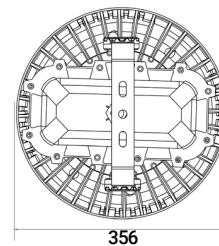

ALUMAX/N/EX IP65

ES

Montaje: Adosado/Suspendido.
Fuente de luz: LED CREE 3030.
Temperatura de color 6000K. Disponible, 4000K.
Sistema óptico: Óptica 90°.
Distribución luminosa: Directa.
Equipo eléctrico: Equipo de control electrónico. PF>0,95.
MEANWELL ELG.
Materiales: Cuerpo: Fundición de aluminio de muy alta disipación térmica. Difusor: Cristal templado.
Acabado: Color negro RAL 9005.

EN

Mounting: Surface/Suspended.
Light source: LED CREE 3030.
Temperature color 6000K. Available, 4000K.
Optical system: Lenses 90°.
Light distribution: Direct.
Electrical equipment: Electronic control gear. PF>0,95.
MEANWELL ELG.
Materials: Body: Die cast aluminum of very high thermal dissipation.
Diffuser: Tempered glass.
Surface finish: Black color RAL 9005.

CERTIFICADO ATEX/ATEX CERTIFICATE

II 2G Ex db mb IIB T4 Gb. II 2D Ex tb IIIC T(95°C) Db

Aplicación para ZONA 1, 2, 21, 22. Clase de protección I. Prueba de corrosión WF2.
Application for ZONE 1, 2, 21, 22. Protection Class I. Corrosion proof: WF2.

ESTANDAR/STANDARD

DISPONIBLE/AVAILABLE

CONFIGURACION ONLINE ONLINE CONFIGURATION

Código Code	Referencia Reference	Kg Kg	Potencia Power	Lúmenes Lumens	Eficiencia Efficiency	CCT (K) CCT (K)
ALX1110KG	ALUMAX/N/EX-356-90° IP65 60W 11300lm/860	8,0	60W	11300	188 lm/W	6000
ALX1113KG	ALUMAX/N/EX-356-90° IP65 80W 15100lm/860	8,0	80W	15100	189 lm/W	6000
ALX1116KG	ALUMAX/N/EX-356-90° IP65 100W 17850lm/860	8,0	100W	17850	179 lm/W	6000
ALX1120KG	ALUMAX/N/EX-356-90° IP65 120W 21400lm/860	8,0	120W	21400	178 lm/W	6000
ALX1124KG	ALUMAX/N/EX-356-90° IP65 150W 25200lm/860	8,0	150W	25200	168 lm/W	6000
ALX1131KG	ALUMAX/N/EX-356-90° IP65 200W 33600lm/860	8,0	200W	33600	168 lm/W	6000

ACCESORIOS DISPONIBLES/AVAILABLE ACCESSORIES

T.COLOR 4000K